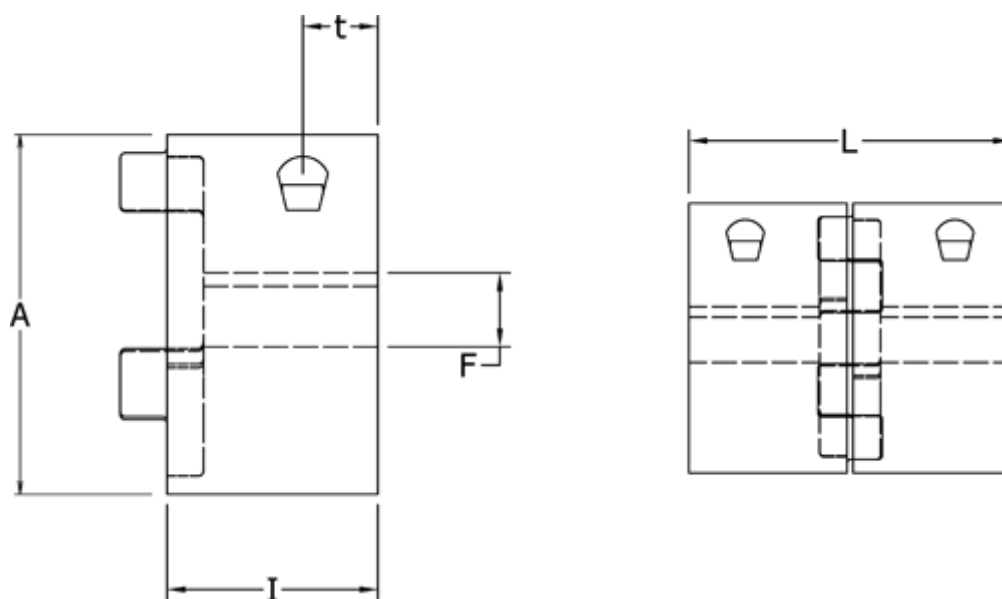

Data Sheet

Article number: 3335014M004

Description: Clamping Hub Klonex ES14
ALU Aluminium, Bore 4H7 mm

Measures

A = 30

F = 4

I = 11

L = 35